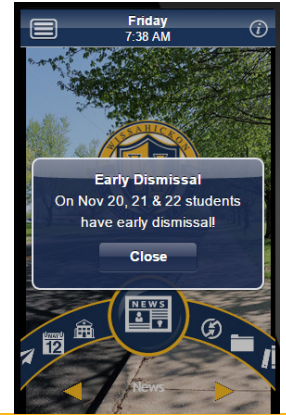

Mobile App Features: Where To Find the Info You Need

When you first download the app, it will prompt you to choose your settings. Select the schools you want information from & allow Push Notifications if you would like automatic reminders. All users receive district news, bulletins and events.

Events from the district and selected schools is displayed & can be synced to your calendar

Contact information to all WSD staff. Send email or call from your device & download to your contacts

Quick access to the lunch menus at the schools you choose!

Log in to Sapphire, Schoology, MySchoolBucks and Naviance

News from the district and schools you choose

Emails from the district and schools you choose

Supply lists, School Handbooks, Forms, links to Home and School Associations and other commonly used resources

School Board Directors list, meeting dates, agendas and minutes

Links to WEOF, community organizations and flyers

Check lists for Back to School, Volunteering, Athletic Participation and Communications

Links to all the clubs and activities offered in our schools

WHS team schedules, FanZone, Forms and Information and Athletics Twitter

Library links and references

Social Media links including YouTube, Instagram and WTV